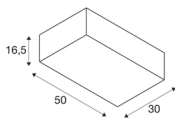

TECHNICAL DATA

Item no.:	1002944
Socket	E27
Number of sockets	2
Primary nominal voltage	220-240V ~50/60Hz mA/V
Length	50 cm
Width	30 cm
Height	16.5 cm
Net weight	1.601 kg
Gross weight	2.448 kg
IP Code	IP 20
Safety class	I
Assembly	Surface
Assembly details	Ceiling
Wattage	40 W
Color	black
Maximum ambient temperature	40 °C
BIG WHITE Page	279