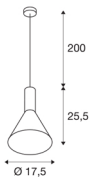

PHELIA 175 E27

Indoor pendant, black/gold

The conical shaped PHELIA high-voltage pendant offers an abundance of variations. The black and gold luminaire features a round ceiling plate. With its built-in E27 socket, the luminaire is suitable for both LED lamps and energy-saving lamps. The luminaire has a pendant length of 200 cm.

TECHNICAL DATA

Item no.:	1002948
Socket	E27
Number of sockets	1
Primary nominal voltage	220-240V ~50/60Hz mA/V
Pendant length	200 cm
Height	25.5 cm
Diameter	17.5 cm
Net weight	0.601 kg
Gross weight	0.872 kg
IP Code	IP 20
Safety class	I
Assembly	Surface
Assembly details	Ceiling
Wattage	23 W
Color	gold
Maximum ambient temperature	35 °C
BIG WHITE Page	1