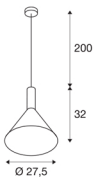

PHELIA 275 E27

Indoor pendant, black/gold

The conical shape of the high-voltage pendant lights in the PHELIA range offer a huge number of different options. These black/gold lights have a round ceiling rose. The integrated E27 base makes this light suitable for LED and energy-saving bulbs. The pendant length on the light is 200cm

TECHNICAL DATA

Item no.:	1002949
Socket	E27
Number of sockets	1
Primary nominal voltage	220-240V ~50/60Hz mA/V
Pendant length	200 cm
Height	32 cm
Diameter	27.5 cm
Net weight	0.754 kg
Gross weight	1.265 kg
IP Code	IP 20
Safety class	I
Assembly	Surface
Assembly details	Ceiling
Wattage	23 W
Color	gold
Maximum ambient temperature	35 °C
BIG WHITE Page	169