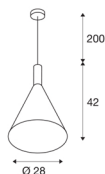

PHELIA 280 E27

Indoor pendant, black/gold

The conical shaped PHELIA high-voltage pendant offers an abundance of variations. The black and gold luminaire features a round ceiling plate. With its built-in E27 socket, the luminaire is suitable for both LED lamps and energy-saving lamps. The luminaire has a pendant length of 200 cm.

TECHNICAL DATA

Item no.:	1002950
Socket	E27
Number of sockets	1
Primary nominal voltage	220-240V ~50/60Hz mA/V
Pendant length	200 cm
Height	42 cm
Diameter	28 cm
Net weight	0.882 kg
Gross weight	1.49 kg
IP Code	IP 20
Safety class	I
Assembly	Surface
Assembly details	Ceiling
Wattage	23 W
Color	gold
Maximum ambient temperature	35 °C
BIG WHITE Page	169