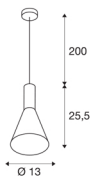

PHELIA 130 E27

Indoor pendant, black/gold

The conical shaped PHELIA high-voltage pendant offers an abundance of variations. The black and gold luminaire features a round ceiling plate. With its built-in E27 socket, the luminaire is suitable for both LED lamps and energy-saving lamps. The luminaire has a pendant length of 200 cm.

TECHNICAL DATA

Item no.:	1002951
Socket	E27
Number of sockets	1
Primary nominal voltage	220-240V ~50/60Hz mA/V
Pendant length	200 cm
Height	25.5 cm
Diameter	13 cm
Net weight	0.575 kg
Gross weight	0.789 kg
IP Code	IP 20
Safety class	I
Assembly	Surface
Assembly details	Ceiling
Wattage	23 W
Color	gold
Maximum ambient temperature	35 °C
BIG WHITE Page	1