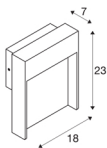

FLATT

Outdoor LED surface-mounted wall light, 3000K, IP65, anthracite

TECHNICAL DATA

Item no.:	1002952
Primary nominal voltage	100-277V ~50/60Hz mA/V
Secondary power / secondary voltage	300mA
Width	18 cm
Height	23 cm
Depth	7 cm
Net weight	2.004 kg
Gross weight	2.266 kg
IP Code	IP 65
Safety class	I
Impact resistance class	IK03
Impact resistance	0,35 Joule
Assembly	Surface
Assembly details	Wall
Wattage	14 W
Lumen	460 lm
Colour temperature	3000/4000 Kelvin
Color	anthracite
CRI	80
LXXBXX data	L70B50
Ambient temperature	40 °C
Minimum ambient temperature	-25 °C