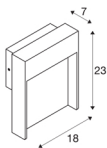

FLATT

Outdoor LED surface-mounted wall light 3000K IP65 anthracite/brown

TECHNICAL DATA

Item no.:	1002953
Primary nominal voltage	100-277V ~50/60Hz mA/V
Secondary power / secondary voltage	300mA
Width	18 cm
Height	23 cm
Depth	7 cm
Net weight	2.013 kg
Gross weight	2.284 kg
IP Code	IP 65
Safety class	I
Impact resistance class	IK03
Impact resistance	0,35 Joule
Assembly	Surface
Assembly details	Wall
Wattage	14 W
Lumen	500 lm
Colour temperature	3000/4000 Kelvin
Color	brown
CRI	80
LXXBXX data	L70B50
Ambient temperature	40 °C
Minimum ambient temperature	-25 °C