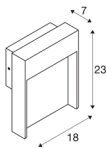

FLATT SENSOR

Outdoor LED surface-mounted wall light, 3000K, IP65, anthracite/brown

TECHNICAL DATA

Item no.:	1002955
Primary nominal voltage	100-277V ~50/60Hz mA/V
Secondary power / secondary voltage	500mA
Width	18 cm
Height	23 cm
Depth	8 cm
Net weight	2.053 kg
Gross weight	2.326 kg
IP Code	IP 54
Safety class	I
Impact resistance class	IK03
Impact resistance	0,35 Joule
Assembly	Surface
Assembly details	Wall
Wattage	16 W
Lumen	600 lm
Colour temperature	3000/4000 Kelvin
Color	brown
CRI	80
LXXBXX data	L70B50
Ambient temperature	40 °C
Minimum ambient temperature	-25 °C