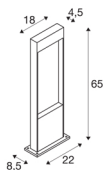

FLATT POLE 65

Outdoor LED floor stand, 3000K, IP65, anthracite

TECHNICAL DATA

Item no.:	1002956
Primary nominal voltage	100-240V ~50/60Hz mA/V
Secondary power / secondary voltage	350mA
Length	18 cm
Width	4,5 cm
Height	65 cm
Net weight	3.412 kg
Gross weight	3.857 kg
IP Code	IP 65
Safety class	I
Impact resistance class	IK03
Impact resistance	0,35 Joule
Assembly	Surface
Assembly details	Ground
Wattage	9,7 W
Lumen	400 lm
Colour temperature	3000/4000 Kelvin
Color	anthracite
CRI	80
LXXBXX data	L70B50
Ambient temperature	40 °C
Minimum ambient temperature	-25 °C