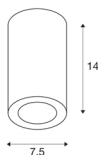

### TECHNICAL DATA

Item no.:	1002965
Socket	GU10
Number of sockets	1
Primary nominal voltage	220-240V ~50/60Hz mA/V
Height	14 cm
Diameter	7,5 cm
Net weight	0.714 kg
Gross weight	0.859 kg
IP Code	IP 20
Safety class	I
Impact resistance class	IK02
Impact resistance	0,2 Joule
Assembly	Surface
Assembly details	Ceiling
Wattage	10 W
Color	white
BIG WHITE Page	287