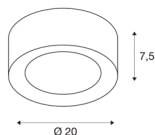

FERA 25 CL DALI

Indoor LED surface-mounted ceiling light, white

TECHNICAL DATA

Item no.:	1002967
Number of different light outlets	1
Primary nominal voltage	220-240V ~50/60Hz mA/V
Secondary power / secondary voltage	500mA
Height	7.5 cm
Diameter	20 cm
Net weight	0.796 kg
Gross weight	1.132 kg
IP Code	IP 20
Safety class	I
Assembly	Surface
Assembly details	Ceiling
Dimmable	Yes
Dimming technology	DALI
Wattage	20 W
Lumen	1650 lm
Colour temperature	3000/4000 Kelvin
Beam angle	90 °
Color	white
CRI	80
LXXBXX data	L70B50
Ambient temperature	25 °C