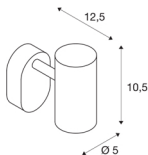

NOBLO I

Indoor LED surface-mounted ceiling light 2700K black

NOBLO rotating and tilting LED spotlight for surface mounting on walls and ceilings. The luminaire impresses with its slim design and is therefore ideal for modern lighting concepts. The luminaire is made from aluminium and equipped with a Premium LED module. The luminaire is available in three housing colours with two or three light outlets.

TECHNICAL DATA

Item no.:	1002969
Number of different light outlets	1
Primary nominal voltage	220-240V ~50/60Hz mA/V
Secondary power / secondary voltage	350mA
Length	9 cm
Width	10.5 cm
Height	12.7 cm
Net weight	0.338 kg
Gross weight	0.433 kg
IP Code	IP 20
Safety class	I
Assembly	Surface
Assembly details	Ceiling,Wall
Dimmable	Yes
Dimming technology	trailing edge
Wattage	8 W
Lumen	620 lm
Colour temperature	2700 Kelvin
Beam angle	36 °
Color	black
CRI	80
LXXBXX data	L70B50