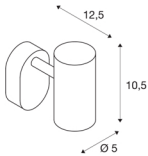

NOBLO I

Indoor LED surface-mounted ceiling light 2700K white

NOBLO rotating and tilting LED spotlight for surface mounting on walls and ceilings. The luminaire impresses with its slim design and is therefore ideal for modern lighting concepts. The luminaire is made from aluminium and equipped with a Premium LED module. The luminaire is available in three housing colours with two or three light outlets.

TECHNICAL DATA

Item no.:	1002970
Number of different light outlets	1
Primary nominal voltage	220-240V ~50/60Hz mA/V
Secondary power / secondary voltage	350mA
Length	9 cm
Width	10.5 cm
Height	12.7 cm
Net weight	0.337 kg
Gross weight	0.428 kg
IP Code	IP 20
Safety class	I
Assembly	Surface
Assembly details	Ceiling,Wall
Dimmable	Yes
Dimming technology	trailing edge
Wattage	8 W
Lumen	620 lm
Colour temperature	2700 Kelvin
Beam angle	36 °
Color	white
CRI	80
LXXBXX data	L70B50