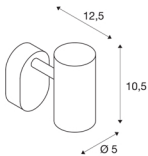

NOBLO I

Indoor LED surface-mounted ceiling light 2700K silver

NOBLO rotating and tilting LED spotlight for surface mounting on walls and ceilings. The luminaire impresses with its slim design and is therefore ideal for modern lighting concepts. The luminaire is made from aluminium and equipped with a Premium LED module. The luminaire is available in three housing colours with two or three light outlets.

TECHNICAL DATA

Item no.:	1002971
Number of different light outlets	1
Primary nominal voltage	220-240V ~50/60Hz mA/V
Secondary power / secondary voltage	350mA
Length	9 cm
Width	10.5 cm
Height	12.7 cm
Net weight	0.321 kg
Gross weight	0.407 kg
IP Code	IP 20
Safety class	I
Assembly	Surface
Assembly details	Ceiling,Wall
Dimmable	Yes
Dimming technology	trailing edge
Wattage	8 W
Lumen	620 lm
Colour temperature	2700 Kelvin
Beam angle	36 °
Color	silver
CRI	80
LXXBXX data	L70B50