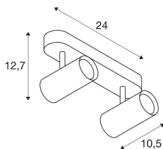

NOBLO II

Indoor LED surface-mounted ceiling light 2700K black

NOBLO rotating and tilting LED spotlight for surface mounting on walls and ceilings. The luminaire impresses with its slim design and is therefore ideal for modern lighting concepts. The luminaire is made from aluminium and equipped with a Premium LED module. The luminaire is available in three housing colours with two or three light outlets.

TECHNICAL DATA

Item no.:	1002973
Number of different light outlets	2
Primary nominal voltage	220-240V ~50/60Hz mA/V
Secondary power / secondary voltage	350mA
Length	24 cm
Width	10.5 cm
Height	12.7 cm
Net weight	0.697 kg
Gross weight	0.938 kg
IP Code	IP 20
Safety class	I
Assembly	Surface
Assembly details	Ceiling,Wall
Dimmable	Yes
Dimming technology	trailing edge
Wattage	16 W
Lumen	1240 lm
Colour temperature	2700 Kelvin
Beam angle	36 °
Color	black
CRI	80
LXXBXX data	L70B50