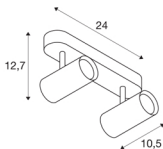

## NOBLO II

Indoor LED surface-mounted ceiling light 2700K white

NOBLO rotating and tilting LED spotlight for surface mounting on walls and ceilings. The luminaire impresses with its slim design and is therefore ideal for modern lighting concepts. The luminaire is made from aluminium and equipped with a Premium LED module. The luminaire is available in three housing colours with two or three light outlets.

## TECHNICAL DATA

Item no.:	1002974
Number of different light outlets	2
Primary nominal voltage	220-240V ~50/60Hz mA/V
Secondary power / secondary voltage	350mA
Length	24 cm
Width	10.5 cm
Height	12.7 cm
Net weight	0.701 kg
Gross weight	0.939 kg
IP Code	IP 20
Safety class	I
Assembly	Surface
Assembly details	Ceiling,Wall
Dimmable	Yes
Dimming technology	trailing edge
Wattage	16 W
Lumen	1240 lm
Colour temperature	2700 Kelvin
Beam angle	36 °
Color	white
CRI	80
LXXBXX data	L70B50