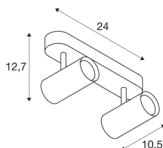

NOBLO II

Indoor LED surface-mounted ceiling light 2700K silver

NOBLO rotating and tilting LED spotlight for surface mounting on walls and ceilings. The luminaire impresses with its slim design and is therefore ideal for modern lighting concepts. The luminaire is made from aluminium and equipped with a Premium LED module. The luminaire is available in three housing colours with two or three light outlets.

TECHNICAL DATA

Item no.:	1002975
Number of different light outlets	2
Primary nominal voltage	220-240V ~50/60Hz mA/V
Secondary power / secondary voltage	350mA
Length	24 cm
Width	10.5 cm
Height	12.7 cm
Net weight	0.676 kg
Gross weight	0.919 kg
IP Code	IP 20
Safety class	I
Assembly	Surface
Assembly details	Ceiling,Wall
Dimmable	Yes
Dimming technology	trailing edge
Wattage	16 W
Lumen	1240 lm
Colour temperature	2700 Kelvin
Beam angle	36 °
Color	silver
CRI	80
LXXBXX data	L70B50