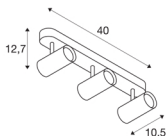

## NOBLO III

Indoor LED surface-mounted ceiling light 2700K silver

NOBLO rotating and tilting LED spotlight for surface mounting on walls and ceilings. The luminaire impresses with its slim design and is therefore ideal for modern lighting concepts. The luminaire is made from aluminium and equipped with a Premium LED module. The luminaire is available in three housing colours with two or three light outlets.

## TECHNICAL DATA

|                                     |                        |
|-------------------------------------|------------------------|
| Item no.:                           | 1002978                |
| Number of different light outlets   | 3                      |
| Primary nominal voltage             | 220-240V ~50/60Hz mA/V |
| Secondary power / secondary voltage | 350mA                  |
| Length                              | 40 cm                  |
| Width                               | 10.5 cm                |
| Height                              | 12.7 cm                |
| Net weight                          | 1.02 kg                |
| Gross weight                        | 1.357 kg               |
| IP Code                             | IP 20                  |
| Safety class                        | I                      |
| Assembly                            | Surface                |
| Assembly details                    | Ceiling,Wall           |
| Dimmable                            | Yes                    |
| Dimming technology                  | trailing edge          |
| Wattage                             | 24 W                   |
| Lumen                               | 1860 lm                |
| Colour temperature                  | 2700 Kelvin            |
| Beam angle                          | 36 °                   |
| Color                               | silver                 |
| CRI                                 | 80                     |
| LXXBXX data                         | L70B50                 |