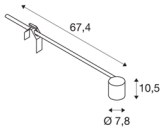

SPOT DISPLAY E27

Indoor display fitting grey

TECHNICAL DATA

Item no.:	1002987
Socket	E27
Lamp	LED E27
Number of sockets	1
Lamps included	No
Primary nominal voltage	220-240V ~50/60Hz mA/V
Length	67.4 cm
Width	7.8 cm
Height	10.5 cm
Net weight	0.792 kg
Gross weight	1.088 kg
IP Code	IP 20
Safety class	I
Impact resistance class	IK03
Impact resistance	0,35 Joule
Assembly	Mobile
Wattage	18.5 W
Color	grey
BIG WHITE Page	245