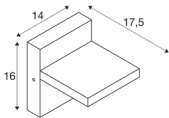

TECHNICAL DATA

Item no.:	1002990
Primary nominal voltage	100-277V ~50/60Hz mA/V
Secondary power / secondary voltage	500mA
Length	14 cm
Height	16 cm
Depth	17.5 cm
Net weight	1.272 kg
Gross weight	1.545 kg
IP Code	IP 54
Safety class	I
Impact resistance class	IK03
Impact resistance	0,35 Joule
Assembly	Surface
Assembly details	Wall
Wattage	14 W
Lumen	750 lm
Colour temperature	3000/4000 Kelvin
Color	anthracite
CRI	80
LXXBXX data	L70B50
Ambient temperature	40 °C
Minimum ambient temperature	-25 °C