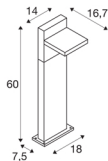

TECHNICAL DATA

Item no.:	1002991
Primary nominal voltage	100-277V ~50/60Hz mA/V
Secondary power / secondary voltage	300mA
Length	14 cm
Width	3.6 cm
Height	60 cm
Net weight	2.691 kg
Gross weight	3.34 kg
IP Code	IP 55
Safety class	I
Impact resistance class	IK03
Impact resistance	0,35 Joule
Assembly	Surface
Assembly details	Ground
Wattage	14 W
Lumen	750 lm
Colour temperature	3000/4000 Kelvin
Color	anthracite
CRI	80
LXXBXX data	L70B50
Ambient temperature	40 °C
Minimum ambient temperature	-25 °C