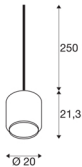

## PANTILIO 20

Indoor pendant E27 chrome

The PANTILIO 20 pendant has a cylindrical design and a maximum pendant length of 250 centimetres. PANTILIO 20 has a cylindrical shade made from chrome-plated glass which can be combined into a "lighting group" by means of individual configuration.

### TECHNICAL DATA

Item no.:	1003004
Socket	E27
Number of sockets	1
Primary nominal voltage	200-240V ~50/60Hz mA/V
Pendant length	250 cm
Height	21.3 cm
Diameter	20 cm
Net weight	0.955 kg
Gross weight	1.652 kg
IP Code	IP 20
Safety class	II
Assembly details	Ceiling with Acc.
Wattage	15 W
Color	chrome
BIG WHITE Page	162