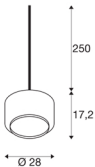

PANTILO 28

Indoor pendant E27 copper

The cylindrical pendant PANTILO 28 has a maximum pendant length of 250 centimetres. PANTILO 28 has a cylindrical shade made from chrome-plated glass which can be combined into a "lighting group" by means of individual configuration.

TECHNICAL DATA

Item no.:	1003007
Socket	E27
Number of sockets	1
Primary nominal voltage	200-240V ~50/60Hz mA/V
Pendant length	250 cm
Height	17.2 cm
Diameter	28 cm
Net weight	1.064 kg
Gross weight	2.145 kg
IP Code	IP 20
Safety class	II
Assembly details	Ceiling with Acc.
Wattage	15 W
Color	copper
BIG WHITE Page	162