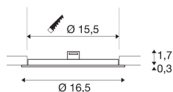

SENSER 18

Indoor LED recessed ceiling light round white 3000K

The SENSER recessed fitting made from aluminium is available in white and silver-grey, and with a round or square shade. The rigid Premium LED Insert produces homogeneous base illumination over a wide area thanks to its extensive beam angle. If you are looking for a recessed ceiling light with a shallow installation depth, SENSER is just the job.

TECHNICAL DATA

Item no.:	1003009
Secondary power / secondary voltage	350mA
Height	2 cm
Diameter	16.5 cm
Installation diameter	15.5 cm
Installation depth	3 cm
Net weight	0.196 kg
Gross weight	0.252 kg
IP Code	IP 20
Safety class	III
Impact resistance class	IK02
Impact resistance	0,2 Joule
Assembly	Recessed
Assembly details	Ceiling
Lumen	860 lm
Colour temperature	3000 Kelvin
Color	white
CRI	90
LXXBXX data	L70B50
Ambient temperature	25 °C
BIG WHITE Page	389