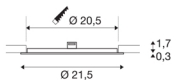

SENSER 24

Indoor LED recessed ceiling light round white 3000K

The SENSER recessed fitting made from aluminium is available in white and silver-grey, and with a round or square shade. The rigid Premium LED Insert produces homogeneous base illumination over a wide area thanks to its extensive beam angle. If you are looking for a recessed ceiling light with a shallow installation depth, SENSER is just the job.

TECHNICAL DATA

Item no.:	1003010
Secondary power / secondary voltage	500mA
Height	2 cm
Diameter	21.5 cm
Installation diameter	20.5 cm
Installation depth	3 cm
Net weight	0.308 kg
Gross weight	0.386 kg
IP Code	IP 20
Safety class	III
Impact resistance class	IK02
Impact resistance	0,2 Joule
Assembly	Recessed
Assembly details	Ceiling
Lumen	1200 lm
Colour temperature	3000 Kelvin
Color	white
CRI	90
LXXBXX data	L70B50
Ambient temperature	25 °C
BIG WHITE Page	389