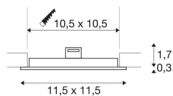

SENSER 12

Indoor LED recessed ceiling light square white 3000K

The SENSER recessed fitting made from aluminium is available in white and silver-grey, and with a round or square shade. The rigid Premium LED Insert produces homogeneous base illumination over a wide area thanks to its extensive beam angle. If you are looking for a recessed ceiling light with a shallow installation depth, SENSER is just the job.

TECHNICAL DATA

Item no.:	1003011
Secondary power / secondary voltage	200mA
Length	11.5 cm
Width	11.5 cm
Height	2 cm
Installation length	10.5 cm
Installation width	10.5 cm
Installation depth	3 cm
Net weight	0.128 kg
Gross weight	0.192 kg
IP Code	IP 20
Safety class	III
Impact resistance class	IK02
Impact resistance	0,2 Joule
Assembly	Recessed
Assembly details	Ceiling
Lumen	440 lm
Colour temperature	3000 Kelvin
Color	white
CRI	90
LXXBXX data	L70B50
Ambient temperature	25 °C