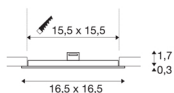

SENSER 18

Indoor LED recessed ceiling light square white 3000K

The SENSER recessed fitting made from aluminium is available in white and silver-grey, and with a round or square shade. The rigid Premium LED Insert produces homogeneous base illumination over a wide area thanks to its extensive beam angle. If you are looking for a recessed ceiling light with a shallow installation depth, SENSER is just the job.

TECHNICAL DATA

Item no.:	1003012
Secondary power / secondary voltage	350mA
Length	16.5 cm
Width	16.5 cm
Height	2 cm
Installation length	15.5 cm
Installation width	15.5 cm
Installation depth	3 cm
Net weight	0.233 kg
Gross weight	0.324 kg
IP Code	IP 20
Safety class	III
Impact resistance class	IK02
Impact resistance	0,2 Joule
Assembly	Recessed
Assembly details	Ceiling
Lumen	800 lm
Colour temperature	3000 Kelvin
Color	white
CRI	90
LXXBXX data	L70B50
Ambient temperature	25 °C