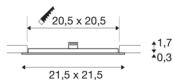

SENSER 24

Indoor LED recessed ceiling light square white 3000K

The SENSER recessed fitting made from aluminium is available in white and silver-grey, and with a round or square shade. The rigid Premium LED Insert produces homogeneous base illumination over a wide area thanks to its extensive beam angle. If you are looking for a recessed ceiling light with a shallow installation depth, SENSER is just the job.

TECHNICAL DATA

Item no.:	1003013
Secondary power / secondary voltage	500mA
Length	21.5 cm
Width	21.5 cm
Height	2 cm
Installation length	20.5 cm
Installation width	20.5 cm
Installation depth	3 cm
Net weight	0.371 kg
Gross weight	0.486 kg
IP Code	IP 20
Safety class	III
Impact resistance class	IK02
Impact resistance	0,2 Joule
Assembly	Recessed
Assembly details	Ceiling
Lumen	1100 lm
Colour temperature	3000 Kelvin
Color	white
CRI	90
LXXBXX data	L70B50
Ambient temperature	25 °C