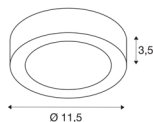

SENSER 12

Indoor LED surface-mounted ceiling light round white 3000K

The flat SENSER wall and ceiling light made from aluminium is available in white and silver-grey, in a round or square version. The rigid Premium LED insert produces homogeneous base illumination over a wide area thanks to its extensive beam angle.

TECHNICAL DATA

Item no.:	1003014
Primary nominal voltage	220-240V ~50/60Hz mA/V
Secondary power / secondary voltage	200mA
Height	3.5 cm
Diameter	11.5 cm
Net weight	0.271 kg
Gross weight	0.316 kg
IP Code	IP 20
Safety class	I
Impact resistance class	IK02
Impact resistance	0,2 Joule
Assembly	Surface
Assembly details	Ceiling,Wall
Dimmable	Yes
Dimming technology	trailing edge
Wattage	8.4 W
Lumen	420 lm
Colour temperature	3000 Kelvin
Color	white
CRI	90
LXXBXX data	L70B50
Ambient temperature	25 °C