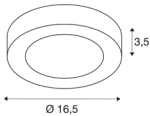

SENSER 18

Indoor LED surface-mounted ceiling light round white 3000K

The flat SENSER wall and ceiling light made from aluminium is available in white and silver-grey, in a round or square version. The rigid Premium LED insert produces homogeneous base illumination over a wide area thanks to its extensive beam angle.

TECHNICAL DATA

Item no.:	1003015
Primary nominal voltage	220-240V ~50/60Hz mA/V
Secondary power / secondary voltage	350mA
Height	3.5 cm
Diameter	16.5 cm
Net weight	0.397 kg
Gross weight	0.455 kg
IP Code	IP 20
Safety class	I
Impact resistance class	IK02
Impact resistance	0,2 Joule
Assembly	Surface
Assembly details	Ceiling,Wall
Dimmable	Yes
Dimming technology	trailing edge
Wattage	13 W
Lumen	860 lm
Colour temperature	3000 Kelvin
Color	white
CRI	90
LXXBXX data	L70B50
Ambient temperature	25 °C