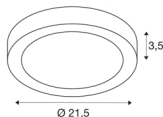

SENSER 24

Indoor LED surface-mounted ceiling light round white 3000K

The flat SENSER wall and ceiling light made from aluminium is available in white and silver-grey, in a round or square version. The rigid Premium LED insert produces homogeneous base illumination over a wide area thanks to its extensive beam angle.

TECHNICAL DATA

Item no.:	1003016
Primary nominal voltage	220-240V ~50/60Hz mA/V
Secondary power / secondary voltage	500mA
Height	3.5 cm
Diameter	21.5 cm
Net weight	0.513 kg
Gross weight	0.607 kg
IP Code	IP 20
Safety class	I
Impact resistance class	IK02
Impact resistance	0,2 Joule
Assembly	Surface
Assembly details	Ceiling,Wall
Dimmable	Yes
Dimming technology	trailing edge
Wattage	15 W
Lumen	1200 lm
Colour temperature	3000 Kelvin
Color	white
CRI	90
LXXBXX data	L70B50
Ambient temperature	25 °C