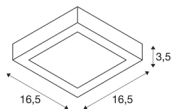

## SENSER 18

Indoor LED surface-mounted ceiling light square white 3000K

The flat SENSER wall and ceiling light made from aluminum is available in white and silver-grey, in a round or square version. The rigid Premium LED insert produces homogeneous base illumination over a wide area thanks to its extensive beam angle.

### TECHNICAL DATA

Item no.:	1003018
Primary nominal voltage	220-240V ~50/60Hz mA/V
Secondary power / secondary voltage	350mA
Length	16.5 cm
Width	16.5 cm
Height	3.5 cm
Net weight	0.453 kg
Gross weight	0.542 kg
IP Code	IP 20
Safety class	I
Impact resistance class	IK02
Impact resistance	0,2 Joule
Assembly	Surface
Assembly details	Ceiling,Wall
Dimmable	Yes
Dimming technology	trailing edge
Wattage	13 W
Lumen	800 lm
Colour temperature	3000 Kelvin
Color	white
CRI	90
LXXBXX data	L70B50