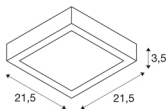

## TECHNICAL DATA

Item no.:	1003019
Primary nominal voltage	220-240V ~50/60Hz mA/V
Secondary power / secondary voltage	500mA
Length	21.5 cm
Width	21.5 cm
Height	3.5 cm
Net weight	0.61 kg
Gross weight	0.73 kg
IP Code	IP 20
Safety class	I
Impact resistance class	IK02
Impact resistance	0,2 Joule
Assembly	Surface
Assembly details	Ceiling,Wall
Dimmable	Yes
Dimming technology	trailing edge
Wattage	15 W
Lumen	1100 lm
Colour temperature	3000 Kelvin
Color	white
CRI	90
LXXBXX data	L70B50