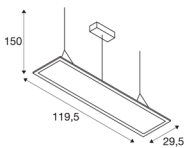

I-PENDANT PRO DALI

Indoor LED pendant UGR<19 white 4000K

TECHNICAL DATA

Item no.:	1003049
Primary nominal voltage	100-277V ~50/60Hz mA/V
Secondary power / secondary voltage	1000mA
Length	119,5 cm
Pendant length	170 cm
Width	29,5 cm
Height	1,3 cm
Net weight	5,1 kg
Gross weight	6,263 kg
IP Code	IP 20
Safety class	I
Assembly	Surface
Assembly details	Ceiling
Dimmable	Yes
Dimming technology	DALI
Wattage	43 W
Lumen	3800 lm
Colour temperature	4000 Kelvin
Beam angle	90 °
Color	white
CRI	80
UGR ≤	19