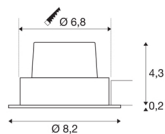

NEW TRIA 68 I CS

Indoor LED recessed ceiling light black 2700K round

TECHNICAL DATA

Item no.:	1003065
Primary nominal voltage	220-240V ~50/60Hz mA/V
Secondary power / secondary voltage	500mA
Height	4.5 cm
Diameter	8.2 cm
Installation diameter	6.8 cm
Installation depth	5 cm
Net weight	0.27 kg
Gross weight	0.322 kg
IP Code	IP 20
Safety class	II
Assembly	Recessed
Assembly details	Ceiling
Dimmable	Yes
Dimming technology	Leading edge
Wattage	11 W
Lumen	800 lm
Colour temperature	2700 Kelvin
Beam angle	38 °
Color	black
CRI	80
LXXBXX data	L70B50