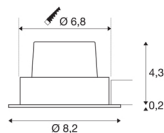

NEW TRIA 68 I CS

Indoor LED recessed ceiling light white 2700K round

TECHNICAL DATA

Item no.:	1003066
Primary nominal voltage	220-240V ~50/60Hz mA/V
Secondary power / secondary voltage	500mA
Height	4.5 cm
Diameter	8.2 cm
Installation diameter	6.8 cm
Installation depth	5 cm
Net weight	0.269 kg
Gross weight	0.316 kg
IP Code	IP 20
Safety class	II
Assembly	Recessed
Assembly details	Ceiling
Dimmable	Yes
Dimming technology	Leading edge
Wattage	11 W
Lumen	800 lm
Colour temperature	2700 Kelvin
Beam angle	38 °
Color	white
CRI	80
LXXBXX data	L70B50