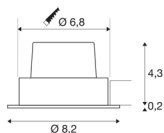

NEW TRIA 68 I CS

Indoor LED recessed ceiling light alu 2700K round

TECHNICAL DATA

Item no.:	1003067
Primary nominal voltage	220-240V ~50/60Hz mA/V
Secondary power / secondary voltage	500mA
Height	4.5 cm
Diameter	8.2 cm
Installation diameter	6.8 cm
Installation depth	5 cm
Net weight	0.261 kg
Gross weight	0.316 kg
IP Code	IP 20
Safety class	II
Assembly	Recessed
Assembly details	Ceiling
Dimmable	Yes
Dimming technology	Leading edge
Wattage	11 W
Lumen	800 lm
Colour temperature	2700 Kelvin
Beam angle	38 °
Color	aluminium
CRI	80
LXXBXX data	L70B50