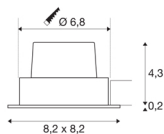

NEW TRIA 68 I CS

Indoor LED recessed ceiling light white 2700K square

TECHNICAL DATA

Item no.:	1003069
Primary nominal voltage	220-240V ~50/60Hz mA/V
Secondary power / secondary voltage	500mA
Length	8.2 cm
Width	8.2 cm
Height	4.5 cm
Installation diameter	6.8 cm
Installation depth	5 cm
Net weight	0.28 kg
Gross weight	0.33 kg
IP Code	IP 20
Safety class	II
Assembly	Recessed
Assembly details	Ceiling
Dimmable	Yes
Dimming technology	Leading edge
Wattage	11 W
Lumen	800 lm
Colour temperature	2700 Kelvin
Beam angle	38 °
Color	white
CRI	80