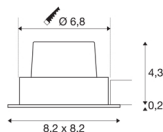

NEW TRIA 68 I CS

Indoor LED recessed ceiling light alu 2700K square

TECHNICAL DATA

Item no.:	1003070
Primary nominal voltage	220-240V ~50/60Hz mA/V
Secondary power / secondary voltage	500mA
Length	8.2 cm
Width	8.2 cm
Height	4.5 cm
Installation diameter	6.8 cm
Installation depth	5 cm
Net weight	0.279 kg
Gross weight	0.343 kg
IP Code	IP 20
Safety class	II
Assembly	Recessed
Assembly details	Ceiling
Dimmable	Yes
Dimming technology	Leading edge
Wattage	11 W
Lumen	800 lm
Colour temperature	2700 Kelvin
Beam angle	38 °
Color	aluminium
CRI	80