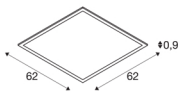

TECHNICAL DATA

Item no.:	1003073
Secondary power / secondary voltage	1050mA
Length	61.7 cm
Width	61.7 cm
Height	0.9 cm
Installation depth	5 cm
Net weight	3.166 kg
Gross weight	4.044 kg
IP Code	IP 20
Safety class	III
Assembly	Recessed
Assembly details	Ceiling,Ceiling with Acc.
Lumen	4000 lm
Colour temperature	3000 Kelvin
Beam angle	120 °
Color	white
CRI	90
UGR ≤	19
LXXBXX data	L70B50
BIG WHITE Page	419