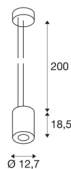

SUPROS PD

Indoor LED pendant, round, black, 3000K, 60° reflector, CRI90, 2600lm

TECHNICAL DATA

Item no.:	1003275
Primary nominal voltage	220-240V ~50/60Hz mA/V
Secondary power / secondary voltage	750mA
Pendant length	200 cm
Height	18.5 cm
Diameter	12.7 cm
Net weight	1.622 kg
Gross weight	1.748 kg
IP Code	IP 20
Safety class	I
Assembly	Surface
Assembly details	Ceiling
Wattage	31 W
Lumen	2600 lm
Colour temperature	3000 Kelvin
Beam angle	60 °
Color	black
CRI	90
LXXBXX data	L70B50
Ambient temperature	25 °C
BIG WHITE Page	148