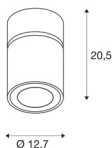

SUPROS MOVE CL

Indoor LED ceiling mounted light, round, black, 4000K, 60° reflector, CRI90, 2700lm

TECHNICAL DATA

Item no.:	1003287
Primary nominal voltage	220-240V ~50/60Hz mA/V
Secondary power / secondary voltage	750mA
Height	20.5 cm
Diameter	12.7 cm
Net weight	1.37 kg
Gross weight	1.465 kg
IP Code	IP 20
Safety class	I
Assembly	Surface
Assembly details	Ceiling
Wattage	31 W
Lumen	2700 lm
Colour temperature	4000 Kelvin
Beam angle	60°
Color	black
CRI	90
LXXBXX data	L70B50
Ambient temperature	25 °C
BIG WHITE Page	270