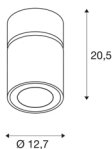

SUPROS MOVE CL

Indoor LED ceiling mounted light, round, white, 4000K, 60° reflector, CRI90, 2700lm

TECHNICAL DATA

Item no.:	1003288
Primary nominal voltage	220-240V ~50/60Hz mA/V
Secondary power / secondary voltage	750mA
Height	20.5 cm
Diameter	12.7 cm
Net weight	1.341 kg
Gross weight	1.481 kg
IP Code	IP 20
Safety class	I
Assembly	Surface
Assembly details	Ceiling
Wattage	31 W
Lumen	2700 lm
Colour temperature	4000 Kelvin
Beam angle	60°
Color	white
CRI	90
LXXBXX data	L70B50
Ambient temperature	25 °C
BIG WHITE Page	270