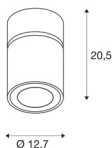

SUPROS MOVE CL

Indoor LED ceiling mounted light, round, black, 3000K, 60° reflector, CRI90, 2600lm

TECHNICAL DATA

Item no.:	1003289
Primary nominal voltage	220-240V ~50/60Hz mA/V
Secondary power / secondary voltage	750mA
Height	20.5 cm
Diameter	12.7 cm
Net weight	1.37 kg
Gross weight	1.465 kg
IP Code	IP 20
Safety class	I
Assembly	Surface
Assembly details	Ceiling
Wattage	31 W
Lumen	2600 lm
Colour temperature	3000 Kelvin
Beam angle	60°
Color	black
CRI	90
LXXBXX data	L70B50
Ambient temperature	25 °C
BIG WHITE Page	270