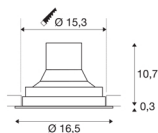

SUPROS

Indoor LED recessed ceiling light black round 3000K 60° CRI90 3380lm

TECHNICAL DATA

Item no.:	1003301
Primary nominal voltage	220-240V ~50/60Hz mA/V
Secondary power / secondary voltage	950mA
Height	11 cm
Diameter	16.5 cm
Installation diameter	15.3 cm
Installation depth	10.7 cm
Net weight	0.916 kg
Gross weight	1.074 kg
IP Code	IP 20
Safety class	II
Assembly	Recessed
Assembly details	Ceiling
Wattage	36 W
Lumen	3380 lm
Colour temperature	3000 Kelvin
Beam angle	60 °
Color	black
CRI	90
LXXBXX data	L70B50
Ambient temperature	25 °C
BIG WHITE Page	384