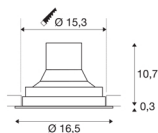

SUPROS

Indoor LED recessed ceiling light black round 4000K
60° CRI90 2700lm

TECHNICAL DATA

Item no.:	1003303
Primary nominal voltage	220-240V ~50/60Hz mA/V
Secondary power / secondary voltage	750mA
Height	11 cm
Diameter	16.5 cm
Installation diameter	15.3 cm
Installation depth	10.7 cm
Net weight	0.933 kg
Gross weight	1.088 kg
IP Code	IP 20
Safety class	II
Assembly	Recessed
Assembly details	Ceiling
Wattage	31 W
Lumen	2700 lm
Colour temperature	4000 Kelvin
Beam angle	60 °
Color	black
CRI	90
LXXBXX data	L70B50
Ambient temperature	25 °C
BIG WHITE Page	384