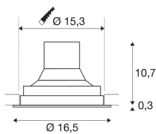

SUPROS

Indoor LED recessed ceiling light white round 4000K
60° CRI90 2700lm

TECHNICAL DATA

Item no.:	1003304
Primary nominal voltage	220-240V ~50/60Hz mA/V
Secondary power / secondary voltage	750mA
Height	11 cm
Diameter	16.5 cm
Installation diameter	15.3 cm
Installation depth	10.7 cm
Net weight	0.929 kg
Gross weight	1.06 kg
IP Code	IP 20
Safety class	II
Assembly	Recessed
Assembly details	Ceiling
Wattage	31 W
Lumen	2700 lm
Colour temperature	4000 Kelvin
Beam angle	60 °
Color	white
CRI	90
LXXBXX data	L70B50
Ambient temperature	25 °C
BIG WHITE Page	384