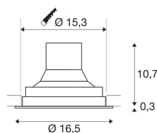

SUPROS

Indoor LED recessed ceiling light black round 4000K
60° CRI90 3520lm

TECHNICAL DATA

Item no.:	1003305
Primary nominal voltage	220-240V ~50/60Hz mA/V
Secondary power / secondary voltage	950mA
Height	11 cm
Diameter	16.5 cm
Installation diameter	15.3 cm
Installation depth	10.7 cm
Net weight	0.925 kg
Gross weight	1.077 kg
IP Code	IP 20
Safety class	II
Assembly	Recessed
Assembly details	Ceiling
Wattage	36 W
Lumen	3520 lm
Colour temperature	4000 Kelvin
Beam angle	60 °
Color	black
CRI	90
LXXBXX data	L70B50
Ambient temperature	25 °C
BIG WHITE Page	385