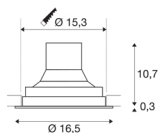

SUPROS

Indoor LED recessed ceiling light white round 4000K
60° CRI90 3520lm

TECHNICAL DATA

Item no.:	1003306
Primary nominal voltage	220-240V ~50/60Hz mA/V
Secondary power / secondary voltage	950mA
Height	11 cm
Diameter	16.5 cm
Installation diameter	15.3 cm
Installation depth	10.7 cm
Net weight	0.898 kg
Gross weight	1.033 kg
IP Code	IP 20
Safety class	II
Assembly	Recessed
Assembly details	Ceiling
Wattage	36 W
Lumen	3520 lm
Colour temperature	4000 Kelvin
Beam angle	60 °
Color	white
CRI	90
LXXBXX data	L70B50
Ambient temperature	25 °C
BIG WHITE Page	385