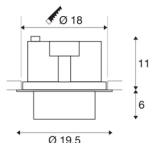

SUPROS MOVE

Indoor LED recessed ceiling light white round 3000K
60° CRI90 2600lm

TECHNICAL DATA

Item no.:	1003308
Primary nominal voltage	220-240V ~50/60Hz mA/V
Secondary power / secondary voltage	750mA
Height	17 cm
Diameter	19.5 cm
Installation diameter	18 cm
Installation depth	11.5 cm
Net weight	1.554 kg
Gross weight	1.696 kg
IP Code	IP 20
Safety class	II
Assembly	Recessed
Assembly details	Ceiling
Wattage	31 W
Lumen	2600 lm
Colour temperature	3000 Kelvin
Beam angle	60 °
Color	white
CRI	90
LXXBXX data	L70B50
Ambient temperature	25 °C
BIG WHITE Page	386